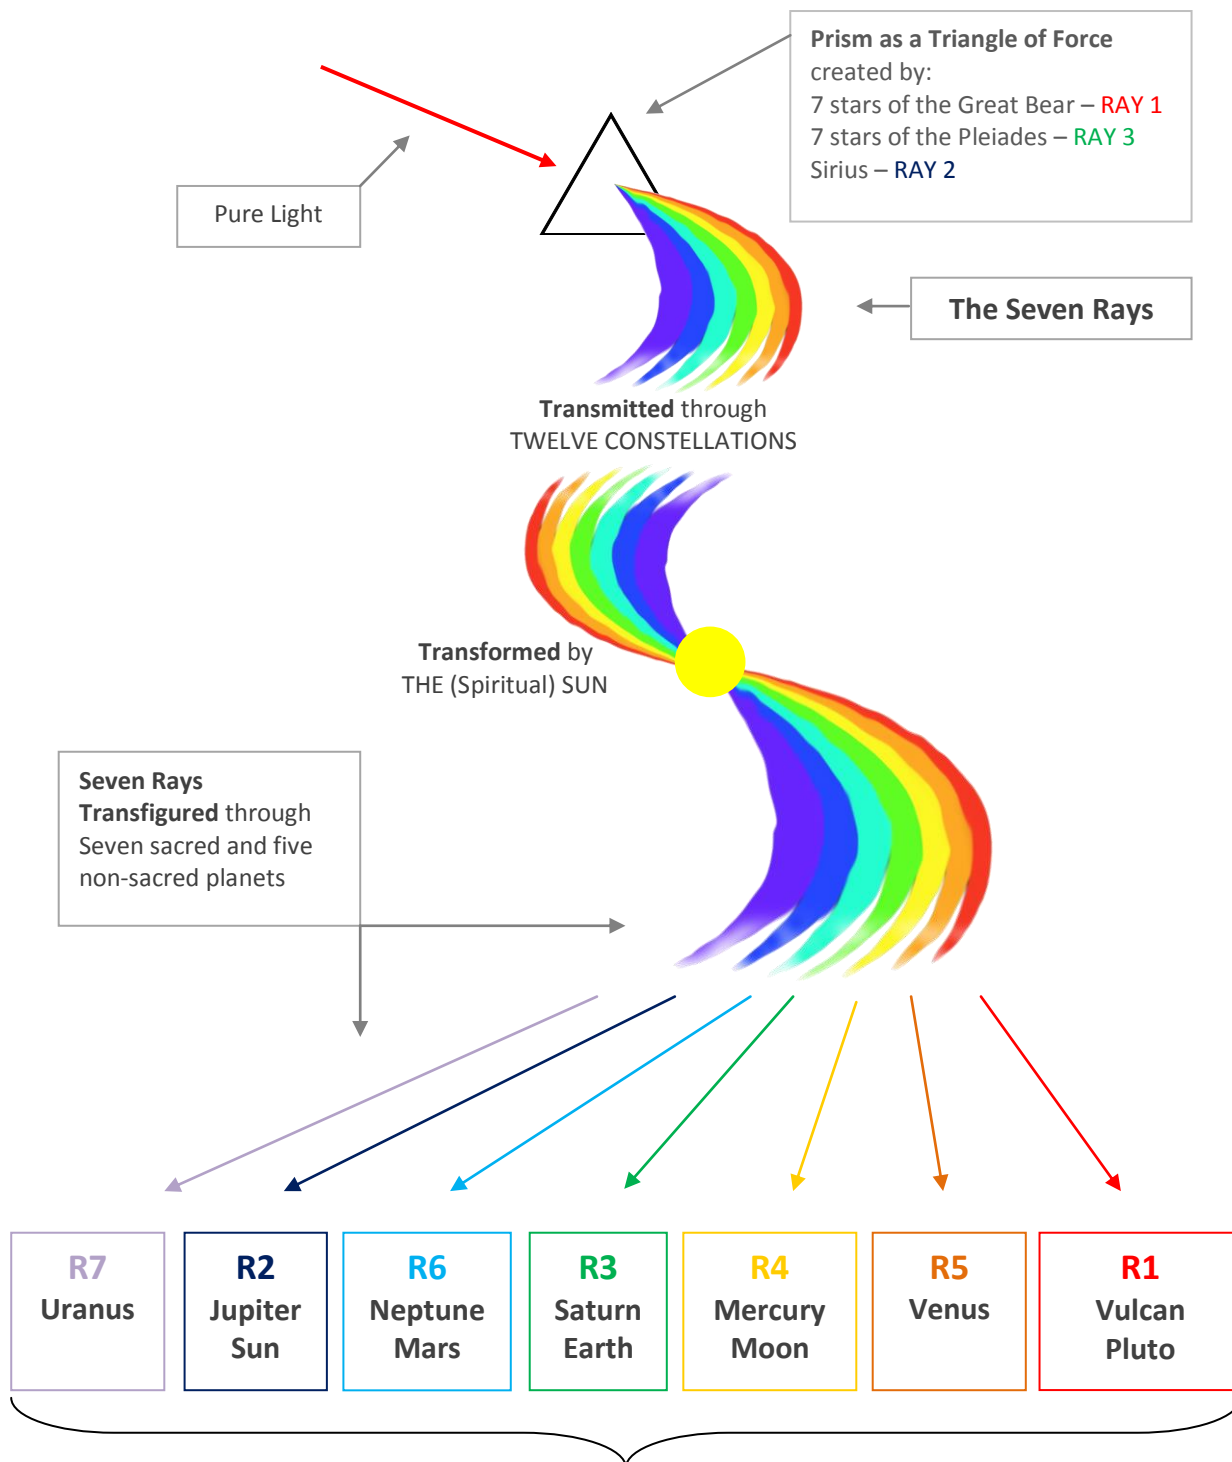

Creating the Rainbow

Seven Streams of Light - *Key of Light* suits, the Seven Rays, seven chakras and the seven spheres within the Seed of Life. These form the foundation for the seven primary suits found within the three packs of contemplation cards.

Creating the Rainbow

The Seven Rays and their Cosmic Distributors

The Seven Rays are then distributed through the twelve signs of the zodiac, through planetary chakras, and finally through the seven chakras within the human being. The seven kingdoms of nature each have their own ray, as do countries, cities etc. Each human being is also governed by 5 primary rays – Soul, Personality, Mental, Emotional and Physical – four of which change with each incarnation; the Soul ray continues from life to life.

THE SEVEN RAYS ARE DIVIDED INTO TWO ENERGY STREAMS

Select your cards and notice which suits they fall into. These may then be used as indicators to determine whether to work with your heart or mind. However, as shown in the lower table, all seven rays are expressions of love in one form or another; this being the motivating force in our universe.

Ray Three (green) – Creative Intelligence

And four secondary rays of Attribute

Ray Four (yellow) – Harmony through Conflict

Ray Five (orange) – Concrete Science and Knowledge

Ray Six (light blue) – Devotion and Idealism