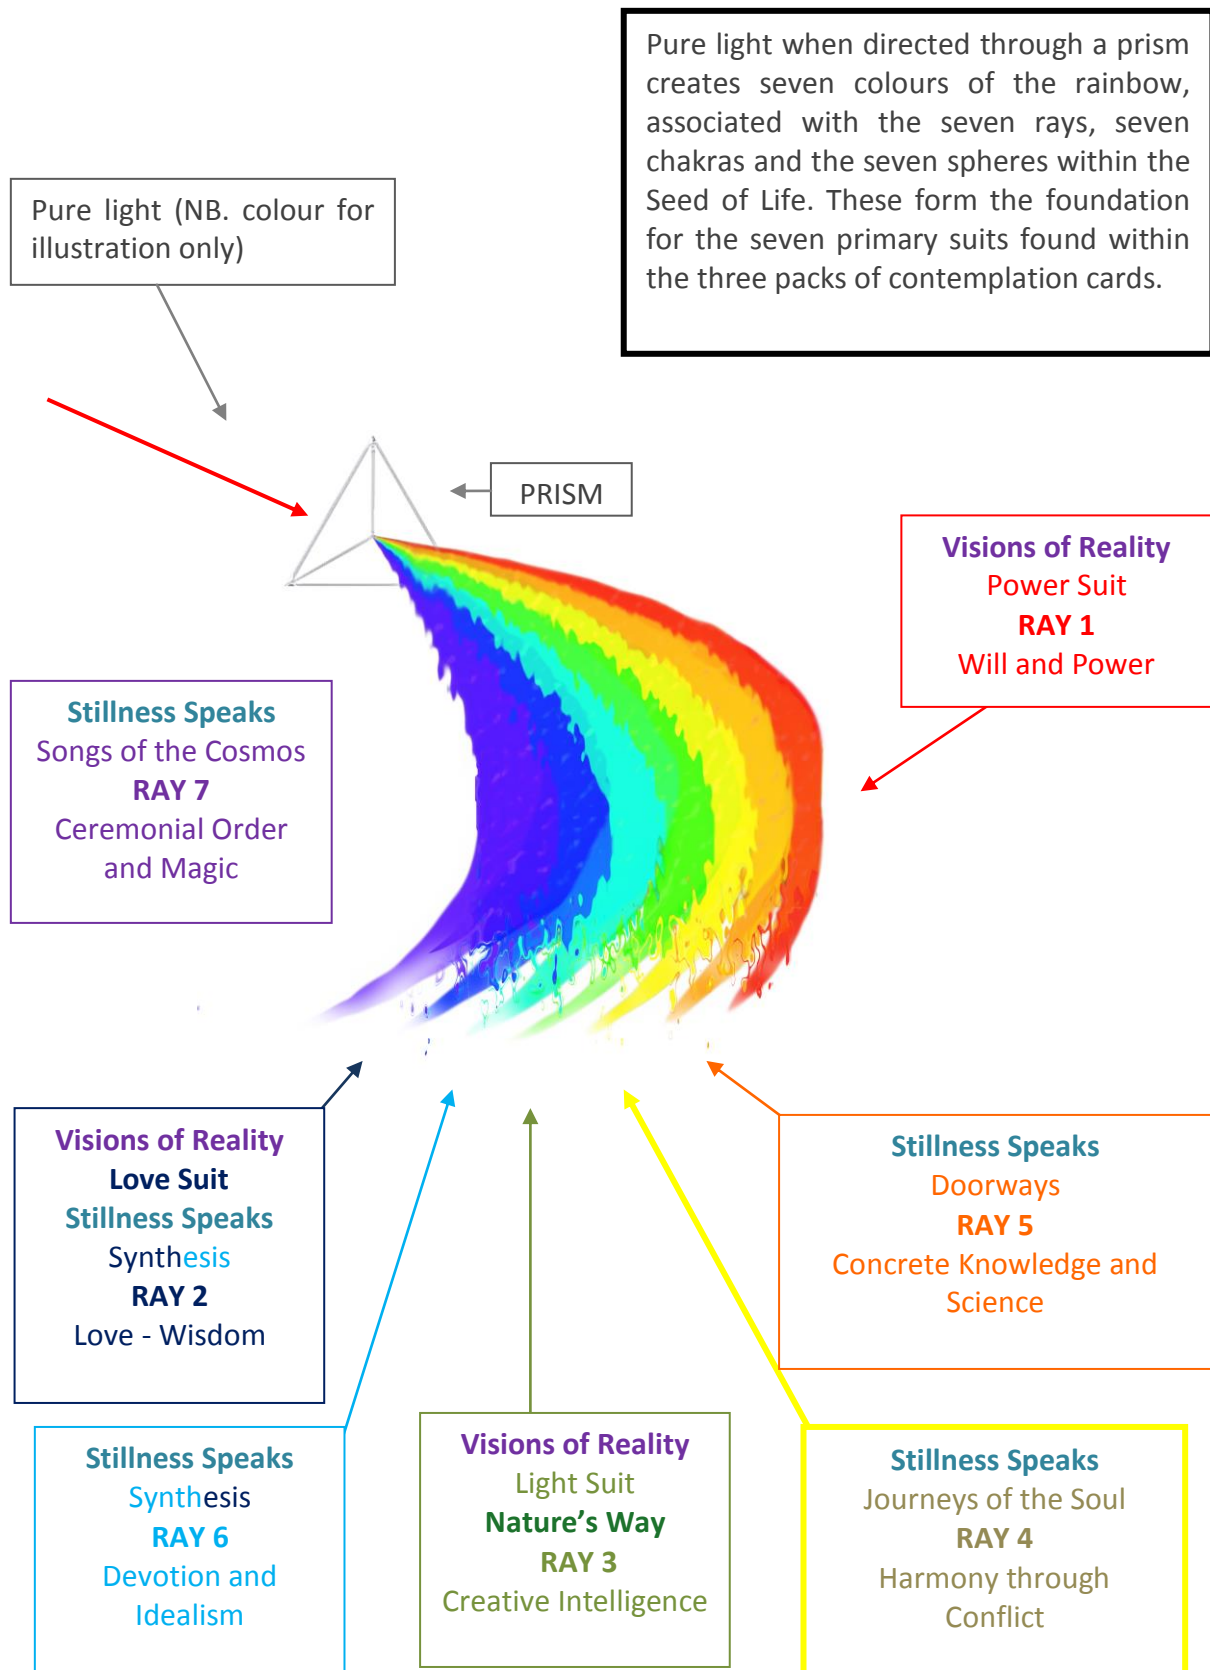

Creating the Rainbow

Seven Streams of Light - *Key of Light* suits, the Seven Rays, seven chakras and the seven spheres within the Seed of Life. These form the foundation for the seven primary suits found within the three packs of contemplation cards.

Creating the Rainbow

The Seven Rays and their Cosmic Distributors

The Seven Rays are then distributed through the twelve signs of the zodiac, through planetary chakras, and finally through the seven chakras within the human being. The seven kingdoms of nature each have their own ray, as do countries, cities etc. Each human being is also governed by 5 primary rays – Soul, Personality, Mental, Emotional and Physical – four of which change with each incarnation; the Soul ray continues from life to life.

THE SEVEN RAYS ARE DIVIDED INTO TWO ENERGY STREAMS

Select your cards and notice which suits they fall into. These may then be used as indicators to determine whether to work with your heart or mind. However, as shown in the lower table, all seven rays are expressions of love in one form or another; this being the motivating force in our universe.

Ray Three (green) – Creative Intelligence

And four secondary rays of Attribute

Ray Four (yellow) – Harmony through Conflict

Ray Five (orange) – Concrete Science and Knowledge

Ray Six (light blue) – Devotion and Idealism